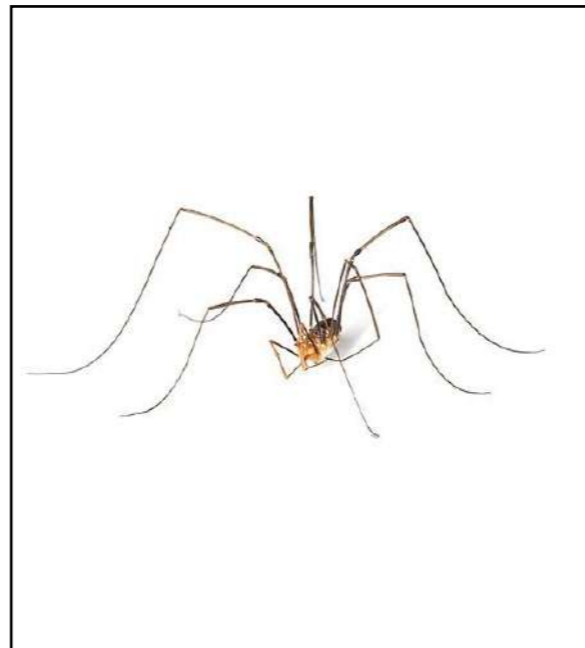

# GROUND BEETLE

Ground beetles are carnivorous predators and will eat anything they can overpower. Some species feed on seeds.

They use their sharp, powerful jaws for grabbing and crushing other insects and slugs.

Ground beetles are nocturnal and can be found hiding under logs and dead leaves during the day.

They vary in size and can be between 3mm to 2mm.

# DEVIL'S COACH HORSE

Devil's Coach Horse is a large carnivorous predatory rove beetle.

It uses its large pincers to crush its prey which includes insects, worms and spiders.

They are known for curling up their abdomen and assuming a scorpion position when they feel threatened. They also emit a foul fluid to deter predators.

# HARVESTMAN

Harvestmen are arachnids but are different to spiders. They only have two eyes, they don't spin webs and they don't produce venom.

A harvestman is recognisable by its eight very long legs and its small round body. They do not regrow legs like other arachnids.