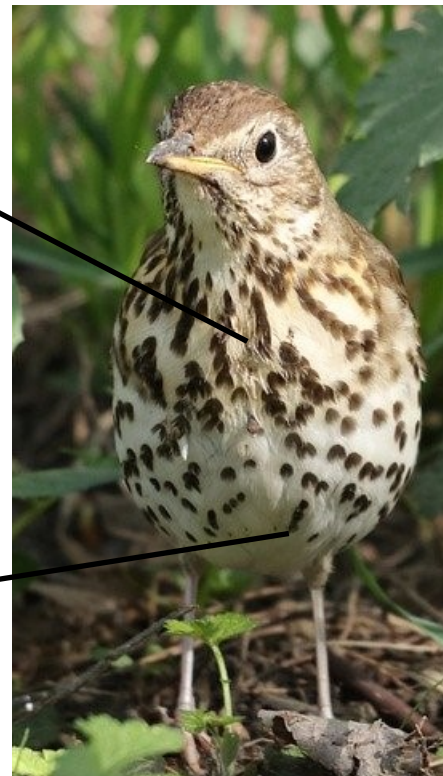

# Reed Bunting - *Emberiza schoeniclus* (Emberizidae)

Easy to find and identify in summer, on farmland, ponds, ditches, streams and boggy corners. Also strongly associated with cereal crops and oilseed rape. In winter found in gardens.

# Skylark - *Alauda arvensis* (Alaudidae)

The skylark has a distinctive appearance in flight with its angular wings and short, white-edged tail. They can be found on most areas of open farmland, preferring larger arable and grassland fields.

**Nesting** small nests on the ground in short grass or in crops. Lays 3-5 eggs; 2-3 broods; April—July.

**Feeding** forages on ground in grass or on bare earth, eating seeds, shoots and insects.

Their chicks are entirely dependent on insects beetles, ants, spiders and grasshoppers.

# Song Thrush - *Turdus philomelos* (Turdidae)

"V"-shaped brown spots

Dark-spotted white belly

Pale eye-ring

Plain wings

Dark-spotted yellowish buff flanks

Small, pale and neatly spotted, the song thrush is a familiar bird with a wonderfully vibrant, varied full-throated song. Well known for its habit of smashing the shells of snails to extract their soft bodies, it also pulls earthworms from the soil.