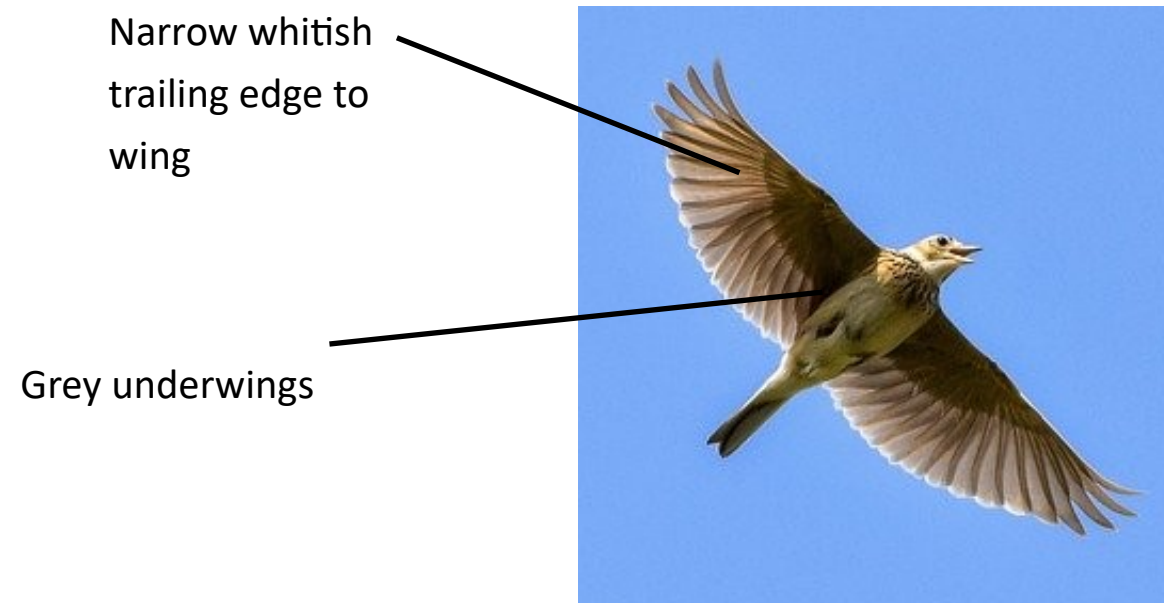

# Reed Bunting - *Emberiza schoeniclus* (Emberizidae)

Easy to find and identify in summer, on farmland, ponds, ditches, streams and boggy corners. Also strongly associated with cereal crops and oilseed rape. In winter found in gardens.

**Nesting** A small nest, well-hidden on the ground, in ditch edges. They sometimes nest in certain crops, like oilseed rape. Lays 4-5 eggs; 2 broods; April—June

**Feeding** on or near the ground, eating a range of insects and seeds, including oilseed rape.

# Skylark - *Alauda arvensis* (Alaudidae)

The skylark has a distinctive appearance in flight with its angular wings and short, white-edged tail. They can be found on most areas of open farmland, preferring larger arable and grassland fields.

# Song Thrush - *Turdus philomelos* (Turdidae)

"V"-shaped brown spots

Dark-spotted white belly

Pale eye-ring

Plain wings

Dark-spotted yellowish buff flanks

Small, pale and neatly spotted, the song thrush is a familiar bird with a wonderfully vibrant, varied full-throated song. Well known for its habit of smashing the shells of snails to extract their soft bodies, it also pulls earthworms from the soil.