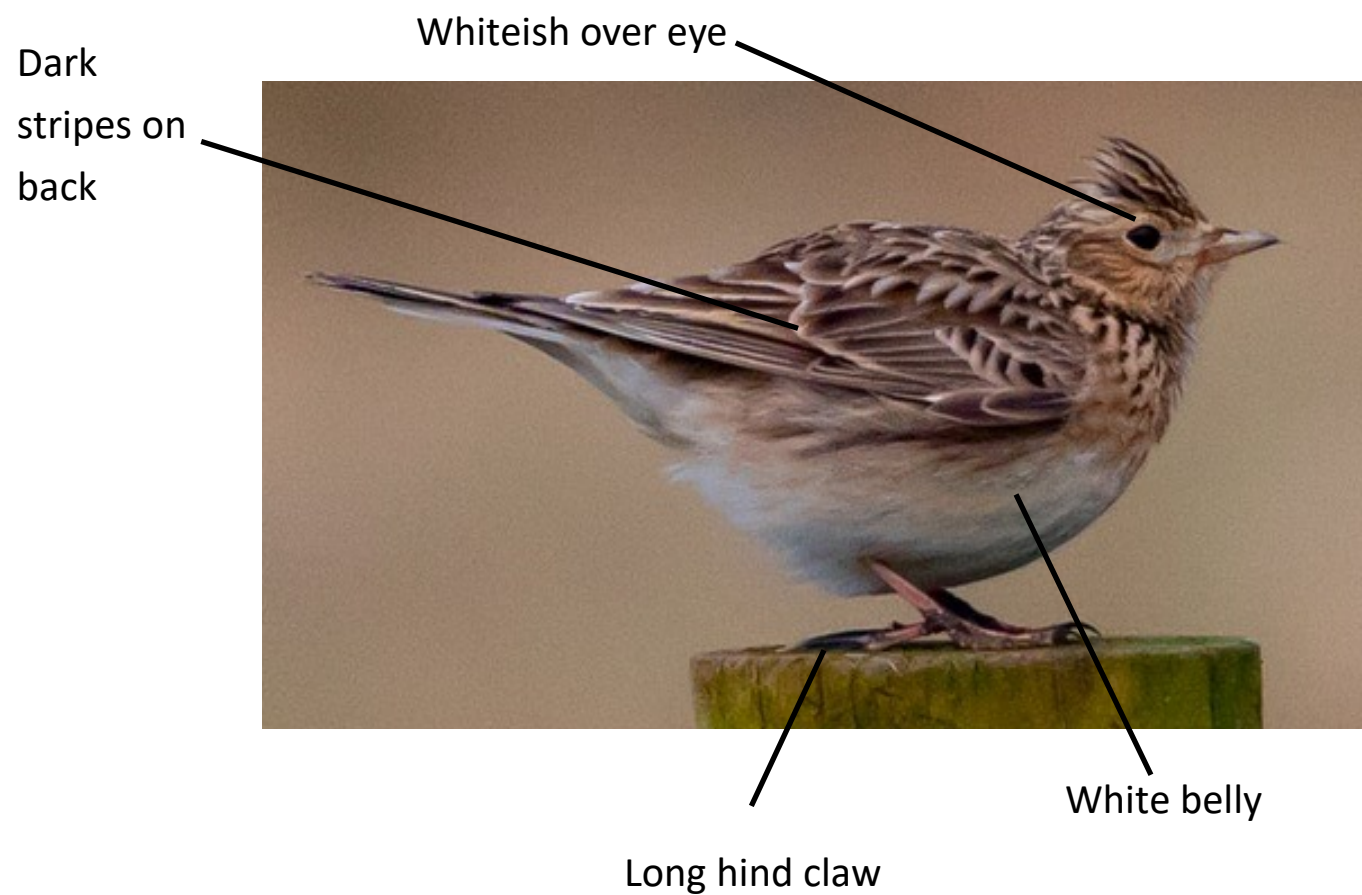

# Reed Bunting - *Emberiza schoeniclus* (Emberizidae)

Easy to find and identify in summer, on farmland, ponds, ditches, streams and boggy corners. Also strongly associated with cereal crops and oilseed rape. In winter found in gardens.

**Nesting** A small nest, well-hidden on the ground, in ditch edges. They sometimes nest in certain crops, like oilseed rape. Lays 4-5 eggs; 2 broods; April—June

**Feeding** on or near the ground, eating a range of insects and seeds, including oilseed rape.

# Skylark - *Alauda arvensis* (Alaudidae)

The skylark has a distinctive appearance in flight with its angular wings and short, white-edged tail. They can be found on most areas of open farmland, preferring larger arable and grassland fields.

# Song Thrush - *Turdus philomelos* (Turdidae)

"V"-shaped brown spots

Dark-spotted white belly

Pale eye-ring

Plain wings

Dark-spotted yellowish buff flanks

Small, pale and neatly spotted, the song thrush is a familiar bird with a wonderfully vibrant, varied full-throated song. Well known for its habit of smashing the shells of snails to extract their soft bodies, it also pulls earthworms from the soil.