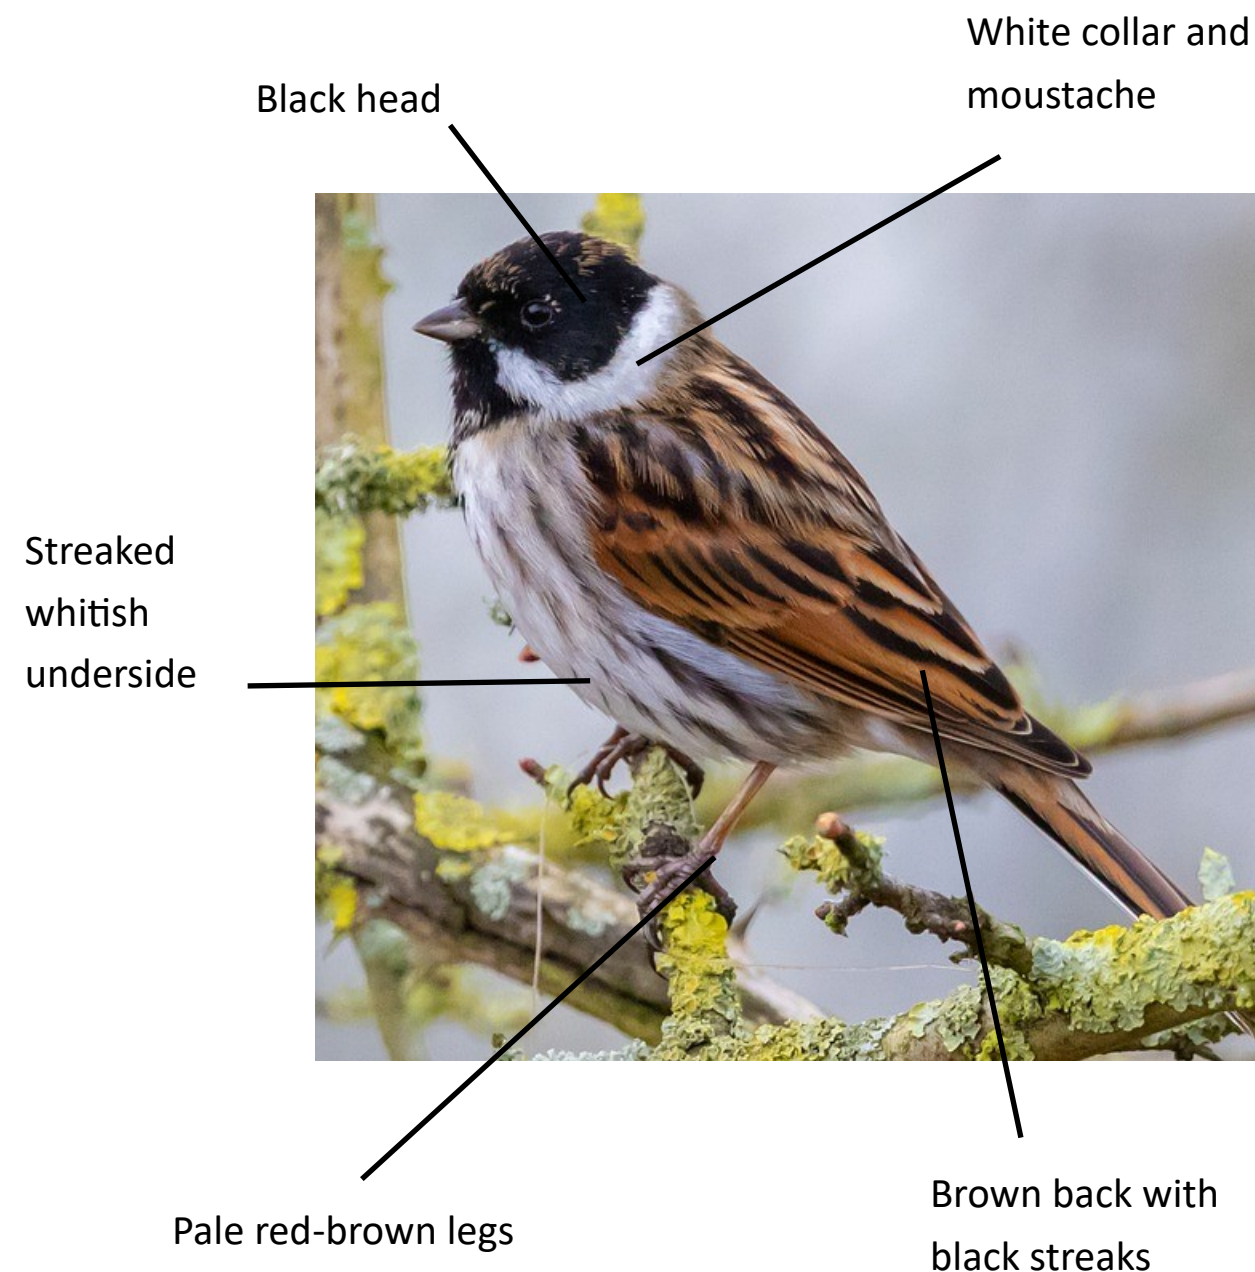

# Reed Bunting - *Emberiza schoeniclus* (Emberizidae)

Easy to find and identify in summer, on farmland, ponds, ditches, streams and boggy corners. Also strongly associated with cereal crops and oilseed rape. In winter found in gardens.

**Nesting** A small nest, well-hidden on the ground, in ditch edges. They sometimes nest in certain crops, like oilseed rape. Lays 4-5 eggs; 2 broods; April—June

**Feeding** on or near the ground, eating a range of insects and seeds, including oilseed rape.

# Skylark - *Alauda arvensis* (Alaudidae)

The skylark has a distinctive appearance in flight with its angular wings and short, white-edged tail. They can be found on most areas of open farmland, preferring larger arable and grassland fields.

# Song Thrush - *Turdus philomelos* (Turdidae)

"V"-shaped brown spots

Dark-spotted white belly

Pale eye-ring

Plain wings

Dark-spotted yellowish buff flanks

Small, pale and neatly spotted, the song thrush is a familiar bird with a wonderfully vibrant, varied full-throated song. Well known for its habit of smashing the shells of snails to extract their soft bodies, it also pulls earthworms from the soil.